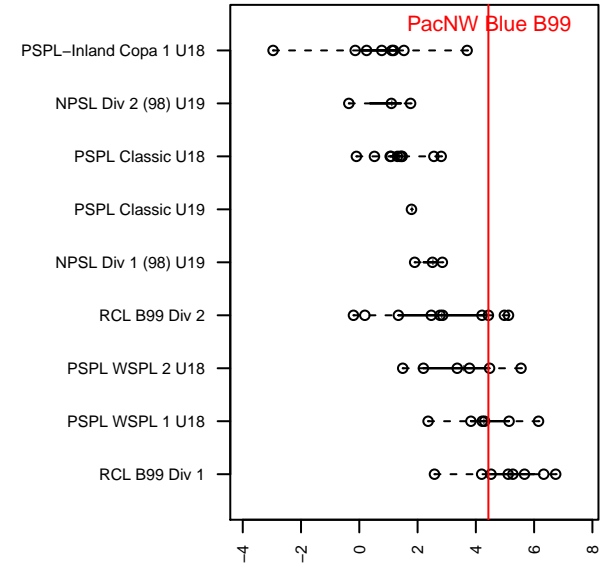

# PacNW Blue B99

Pacific Northwest SC  
 Tukwila, WA  
 B99 total strength=1734  
 attack=31.82 defense=20.32  
 fall league = RCL B99 Div 2

alt names used:  
 PACIFIC NORTHWEST SC B99 BLUE (WA)  
 PacNW B99 Blue B  
 PacNW B99 Blue B

**attack and defense variance (black dot)  
relative to other teams  
and top 10 in region**

**attack and defense rating  
relative to others at age  
and all opponents in last 13 months**

**Performance relative to 13 month average**