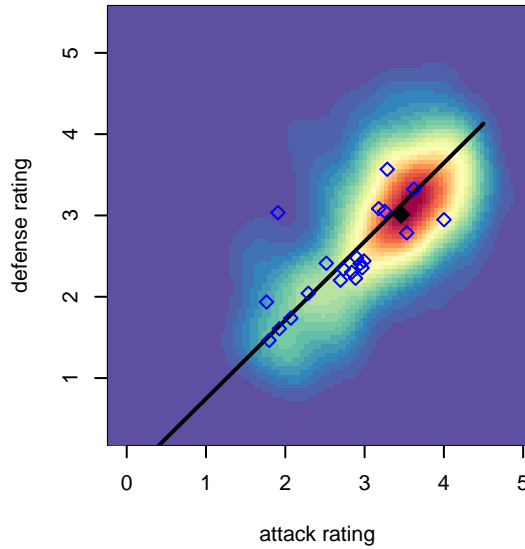

# PacNW Blue B99

Pacific Northwest SC  
 Tukwila, WA  
 B99 total strength=1734  
 attack=31.82 defense=20.32  
 fall league = RCL B99 Div 2

alt names used:  
 PACIFIC NORTHWEST SC B99 BLUE (WA)  
 PacNW B99 Blue B  
 PacNW B99 Blue B

**attack and defense variance (black dot)  
relative to other teams  
and top 10 in region**

**attack and defense rating  
relative to others at age  
and all opponents in last 13 months**

**Performance relative to 13 month average**