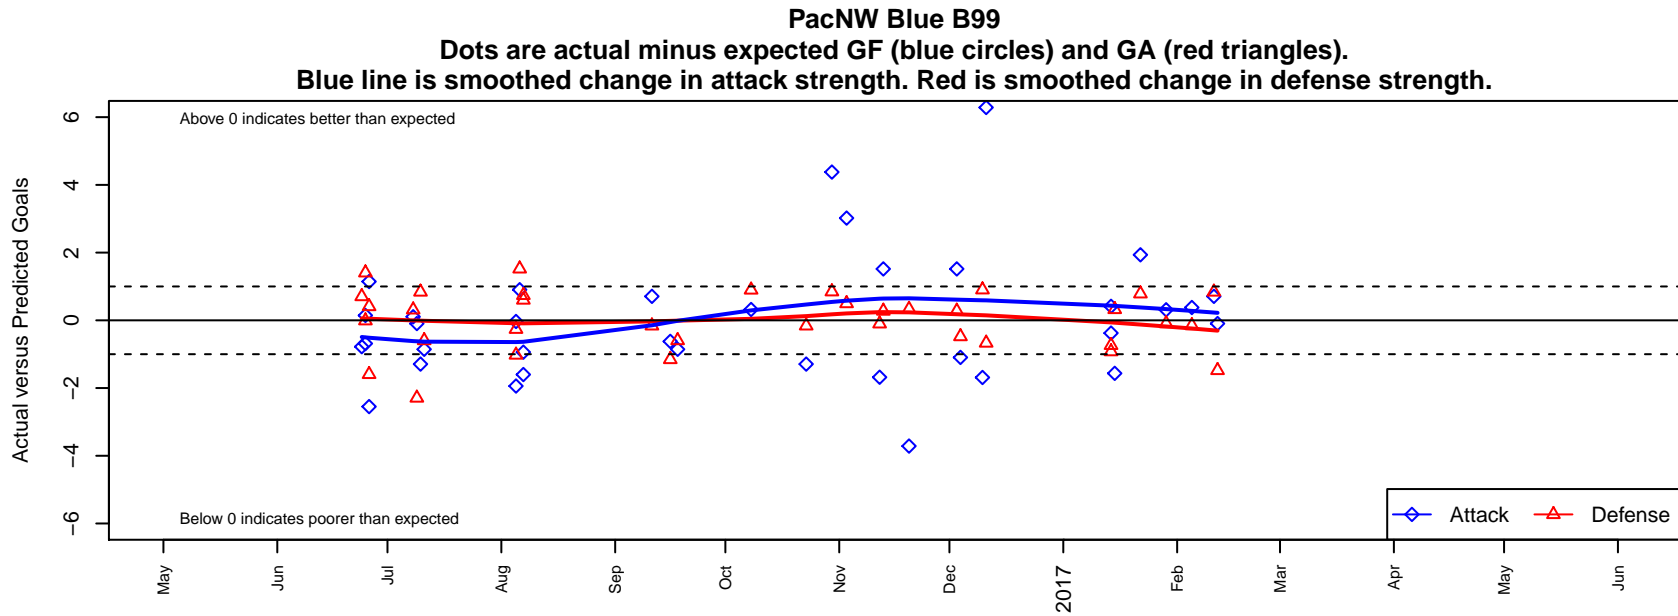

# PacNW Blue B99

Pacific Northwest SC  
 Tukwila, WA  
 B99 total strength=1734  
 attack=31.82 defense=20.32  
 fall league = RCL B99 Div 2

alt names used:  
 PACIFIC NORTHWEST SC B99 BLUE (WA)  
 PacNW B99 Blue B  
 PacNW B99 Blue B

**attack and defense variance (black dot)  
relative to other teams  
and top 10 in region**

**attack and defense rating  
relative to others at age  
and all opponents in last 13 months**

**Performance relative to 13 month average**