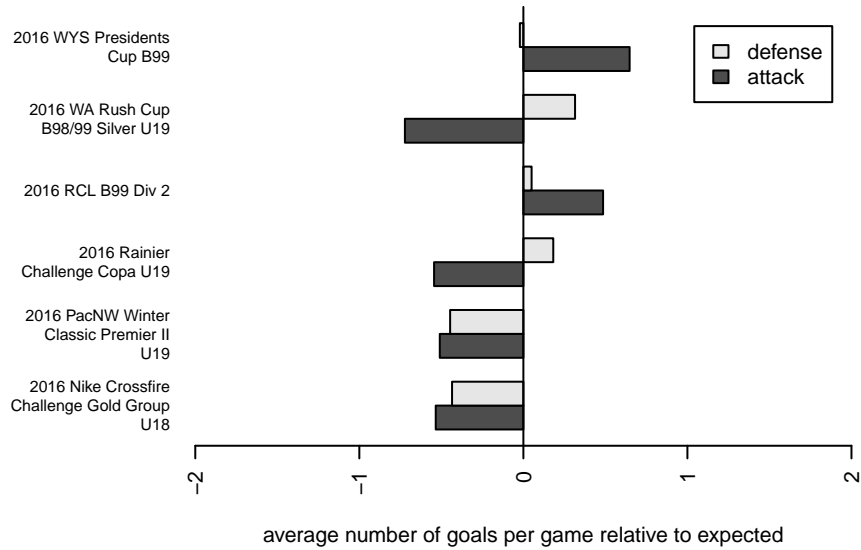

# PacNW Blue B99

Pacific Northwest SC  
 Tukwila, WA  
 B99 total strength=1734  
 attack=31.82 defense=20.32  
 fall league = RCL B99 Div 2

alt names used:  
 PACIFIC NORTHWEST SC B99 BLUE (WA)  
 PacNW B99 Blue B  
 PacNW B99 Blue B

Venues played:  
 2016 Rainier Challenge Copa U19  
 2016 Nike Crossfire Challenge Gold Group U18  
 2016 WA Rush Cup B98/99 Silver U19  
 2016 RCL B99 Div 2  
 2016 PacNW Winter Classic Premier II U19  
 2016 WYS Presidents Cup B99

**attack and defense variance (black dot)  
relative to other teams  
and top 10 in region**

**attack and defense rating  
relative to others at age  
and all opponents in last 13 months**

**Performance relative to 13 month average**