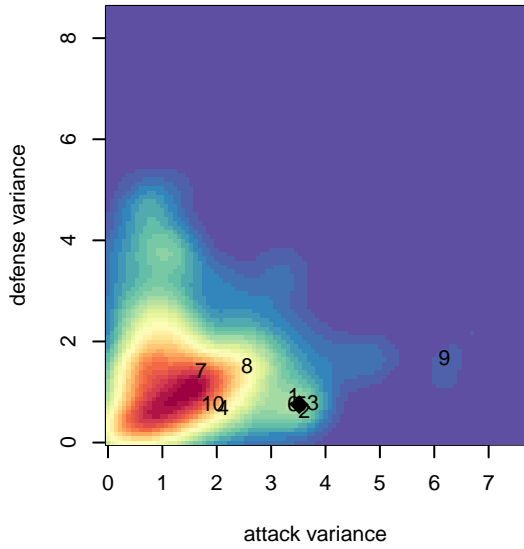

# PacNW Blue B99

Pacific Northwest SC  
 Tukwila, WA  
 B99 total strength=1734  
 attack=31.82 defense=20.32  
 fall league = RCL B99 Div 2

alt names used:  
 PACIFIC NORTHWEST SC B99 BLUE (WA)  
 PacNW B99 Blue B  
 PacNW B99 Blue B

**attack and defense variance (black dot)  
relative to other teams  
and top 10 in region**

**attack and defense rating  
relative to others at age  
and all opponents in last 13 months**

**Performance relative to 13 month average**